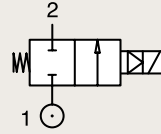

BRASS PIPE MOUNTING

NORMALLY CLOSED

Port size BSP	Orifice Ø mm	Flow factors			Seat Seal	Atex Zone	Operating Pressure Differential		Fluid Temp.		Power W	Voltage	Solenoid Valve Order Number
		Kv l/min	KV m³/h	Qn l/min			Min bar	Max bar	Min °C	Max °C			
1 1/4"	35	420	25.20	-	EPDM	-	0.1	10	-10	140	8	220-230V/50Hz	550208DIS
							0.1	10	-10	140	9	24 Vdc	550207DIS
							0.1	10	-10	90	8	220-230V/50Hz	550033DIS
							0.1	10	-10	90	9	24 Vdc	550032DIS
1 1/2"	40	500	30.00	-	EPDM	-	0.1	10	-10	140	8	220-230V/50Hz	550210DIS
							0.1	10	-10	140	9	24 Vdc	550209DIS
							0.1	10	-10	90	8	220-230V/50Hz	550035DIS
							0.1	10	-10	90	9	24 Vdc	550034DIS
2"	50	620	37.20	-	EPDM	-	0.1	10	-10	140	8	220-230V/50Hz	550218DIS
							0.1	10	-10	140	9	24 Vdc	550217DIS
							0.1	10	-10	90	8	220-230V/50Hz	550216DIS
							0.1	10	-10	90	9	24 Vdc	550215DIS

Fast Delivery