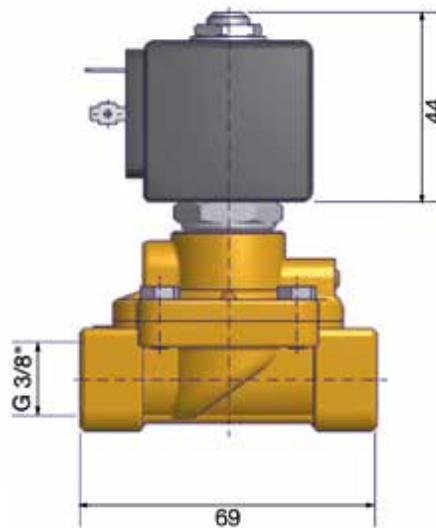

2 Way Valves

2/2 Valves for water Pilot Operated

BRASS
PIPE MOUNTING

NORMALLY CLOSED

Port size	Orifice Ø	Flow factors			Seat Seal	Atex Zone	Operating Pressure Differential		Fluid Temp.		Power	Voltage	Solenoid Valve Order Number			
		BSP	mm	Kv l/min			KV m³/h	Qn l/min	Min bar	Max bar				Min °C	Max °C	W
3/8"	13	50	3.00	-	EPDM	-	0.1	10	-10	140	8	220-230V/50Hz	550037DIS			
							0.1	10	-10	140	9	24 Vdc	550036DIS			
							0.1	20	-10	90	8	220-230V/50Hz	550039DIS			
							0.1	20	-10	90	9	24 Vdc	550038DIS			
							0.1	20	-10	140	8	220-230V/50Hz	550041DIS			
							0.1	20	-10	140	9	24 Vdc	550040DIS			
					FKM	2-22	0.1	20	-10	50	8	220-230V/50Hz	550176DIS			
							0.1	20	-10	50	9	24 Vdc	550175DIS			
						1-21	0.1	20	-10	80	8	230V/50Hz	550136DIS			
							0.1	20	-10	80	8	24 Vdc	550135DIS			

Fast Delivery

ATEX