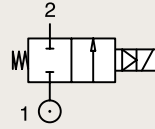

## 2/2 Valves for water Pilot Operated

BRASS  
PIPE MOUNTING

**NORMALLY CLOSED**

Port size	Orifice Ø	Flow factors			Seat Seal	Atex Zone	Operating Pressure Differential		Fluid Temp.		Power	Voltage	Solenoid Valve Order Number
		BSP	mm	Kv l/min			KV m³/h	Qn l/min	Min bar	Max bar			
3/8"	13	50	3.00	-	EPDM	-	0.1	10	-10	140	8	220-230V/50Hz	550037DIS
							0.1	10	-10	140	9	24 Vdc	550036DIS
							0.1	20	-10	90	8	220-230V/50Hz	550039DIS
							0.1	20	-10	90	9	24 Vdc	550038DIS
							0.1	20	-10	140	8	220-230V/50Hz	550041DIS
							0.1	20	-10	140	9	24 Vdc	550040DIS
					FKM	2-22	0.1	20	-10	50	8	220-230V/50Hz	550176DIS
							0.1	20	-10	50	9	24 Vdc	550175DIS
						1-21	0.1	20	-10	80	8	230V/50Hz	550136DIS
							0.1	20	-10	80	8	24 Vdc	550135DIS