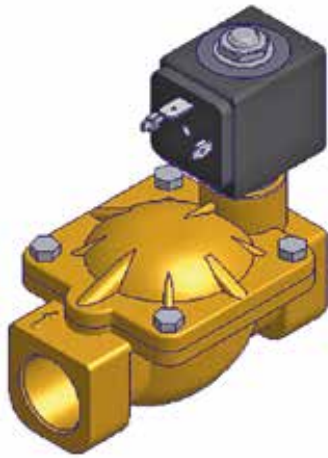

BRASS PIPE MOUNTING

NORMALLY CLOSED

Port size	Orifice Ø	Flow factors		Seat Seal	Atex Zone	Operating Pressure Differential		Fluid Temp.		Power	Voltage	Solenoid Valve Order Number	
		Kv l/min	KV m³/h			Min bar	Max bar	Min °C	Max °C				W
3/4"	20	140	8.40	EPDM	-	0.1	10	-10	140	8	220-230V/50Hz	550027DIS	
						0.1	10	-10	140	9	24 Vdc	550026DIS	
						0.1	20	-10	90	8	220-230V/50Hz	550198DIS	
						0.1	20	-10	90	9	24 Vdc	550197DIS	
						0.1	20	-10	140	8	220-230V/50Hz	550200DIS	
						0.1	20	-10	140	9	24 Vdc	550199DIS	
				FKM	2-22	0.1	20	-10	65	8	220-230V/50Hz	550212DIS	
						0.1	20	-10	65	9	24 Vdc	550211DIS	
						0.1	20	-10	80	8	230V/50Hz	550202DIS	
					1-21	0.1	20	-10	80	8	24 Vdc	550201DIS	

ATEX

Fast Delivery