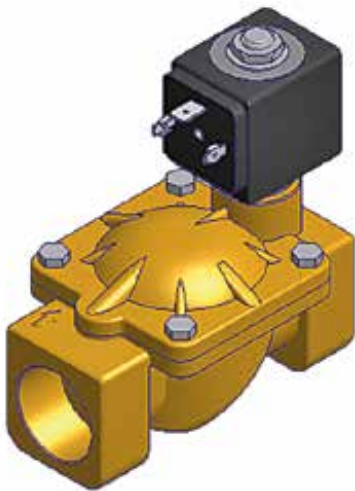

BRASS PIPE MOUNTING

NORMALLY CLOSED

Port size	Orifice Ø	Flow factors			Seat Seal	Atex Zone	Operating Pressure Differential		Fluid Temp.		Power	Voltage	Solenoid Valve Order Number			
		BSP	mm	Kv l/min			KV m³/h	Qn l/min	Min bar	Max bar				Min °C	Max °C	W
1"	25	160	9.60	-	EPDM	-	0.1	10	-10	140	8	220-230V/50Hz	550029DIS			
							0.1	10	-10	140	9	24 Vdc	550028DIS			
							0.1	20	-10	90	8	220-230V/50Hz	550031DIS			
							0.1	20	-10	90	9	24 Vdc	550030DIS			
							0.1	20	-10	140	8	220-230V/50Hz	550204DIS			
							0.1	20	-10	140	9	24 Vdc	550203DIS			
					FKM	2-22	0.1	20	-10	50	8	220-230V/50Hz	550214DIS			
							0.1	20	-10	50	9	24 Vdc	550213DIS			
						1-21	0.1	20	-10	80	8	230V/50Hz	550206DIS			
							0.1	20	-10	80	8	24 Vdc	550205DIS			

ATEX

Fast Delivery