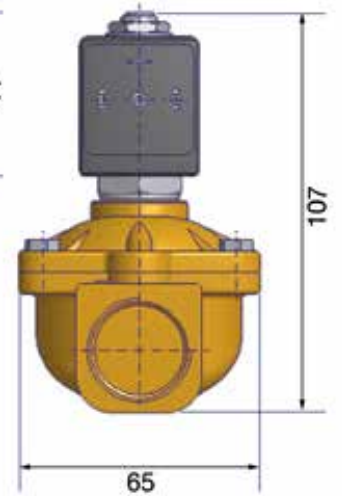

BRASS PIPE MOUNTING

NORMALLY CLOSED

Port size	Orifice Ø	Flow factors		Seat Seal	Atex Zone	Operating Pressure Differential		Fluid Temp.		Power	Voltage	Solenoid Valve Order Number	
		Kv l/min	KV m³/h			Min bar	Max bar	Min °C	Max °C				W
3/4"	20	140	8.40	EPDM	-	0.1	10	-10	140	8	220-230V/50Hz	550027DIS	
						0.1	10	-10	140	9	24 Vdc	550026DIS	
						0.1	20	-10	90	8	220-230V/50Hz	550198DIS	
						0.1	20	-10	90	9	24 Vdc	550197DIS	
						0.1	20	-10	140	8	220-230V/50Hz	550200DIS	
						0.1	20	-10	140	9	24 Vdc	550199DIS	
				FKM	2-22	0.1	20	-10	65	8	220-230V/50Hz	550212DIS	
						0.1	20	-10	65	9	24 Vdc	550211DIS	
						0.1	20	-10	80	8	230V/50Hz	550202DIS	
					1-21	0.1	20	-10	80	8	24 Vdc	550201DIS	

ATEX

Fast Delivery