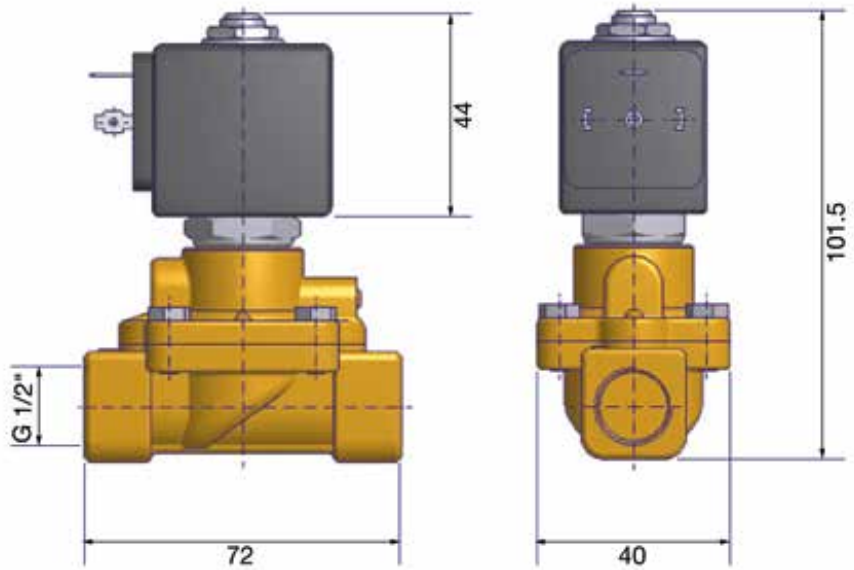

BRASS PIPE MOUNTING

NORMALLY CLOSED

Port size	Orifice Ø	Flow factors			Seat Seal	Atex Zone	Operating Pressure Differential		Fluid Temp.		Power	Voltage	Solenoid Valve Order Number			
		BSP	mm	Kv l/min			KV m³/h	Qn l/min	Min bar	Max bar				Min °C	Max °C	W
1/2"	13	50	3.00	-	EPDM	-	0.1	10	-10	140	8	220-230V/50Hz	550019DIS			
							0.1	10	-10	140	9	24 Vdc	550018DIS			
							0.1	20	-10	90	8	220-230V/50Hz	550021DIS			
							0.1	20	-10	90	9	24 Vdc	550020DIS			
							0.1	20	-10	140	8	220-230V/50Hz	550025DIS			
							0.1	20	-10	140	9	24 Vdc	550024DIS			
					FKM	2-22	0.1	20	-10	50	8	220-230V/50Hz	550160DIS			
							0.1	20	-10	50	9	24 Vdc	550159DIS			
						1-21	0.1	20	-10	80	8	230V/50Hz	550120DIS			
							0.1	20	-10	80	8	24 Vdc	550119DIS			

ATEX

Fast Delivery