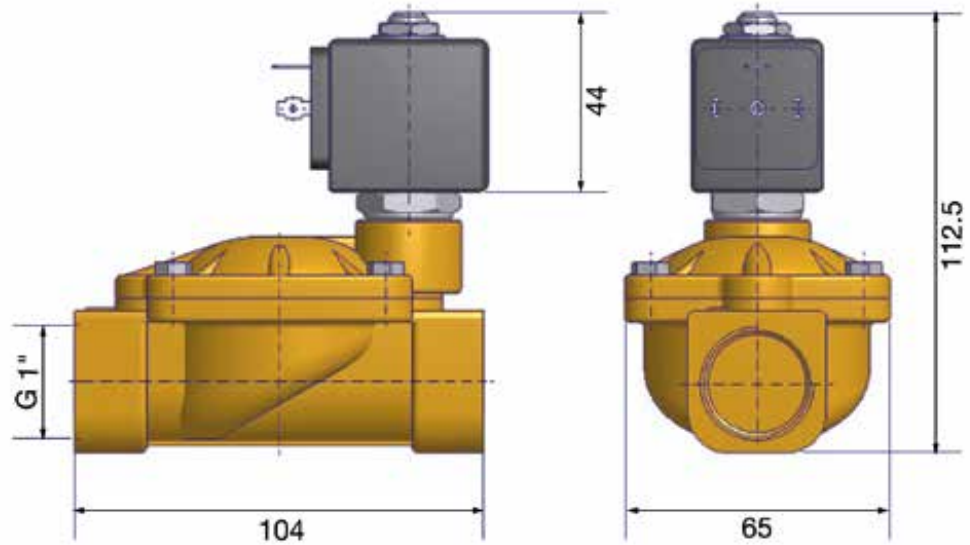

BRASS PIPE MOUNTING

NORMALLY CLOSED

Port size	Orifice Ø	Flow factors			Seat Seal	Atex Zone	Operating Pressure Differential		Fluid Temp.		Power	Voltage	Solenoid Valve Order Number			
		BSP	mm	Kv l/min			KV m³/h	Qn l/min	Min bar	Max bar				Min °C	Max °C	W
1"	25	160	9.60	-	EPDM	-	0.1	10	-10	140	8	220-230V/50Hz	550029DIS			
							0.1	10	-10	140	9	24 Vdc	550028DIS			
							0.1	20	-10	90	8	220-230V/50Hz	550031DIS			
							0.1	20	-10	90	9	24 Vdc	550030DIS			
							0.1	20	-10	140	8	220-230V/50Hz	550204DIS			
							0.1	20	-10	140	9	24 Vdc	550203DIS			
					FKM	2-22	0.1	20	-10	50	8	220-230V/50Hz	550214DIS			
							0.1	20	-10	50	9	24 Vdc	550213DIS			
						1-21	0.1	20	-10	80	8	230V/50Hz	550206DIS			
							0.1	20	-10	80	8	24 Vdc	550205DIS			

ATEX

Fast Delivery