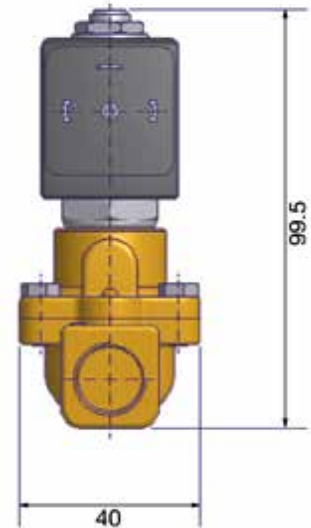

2 Way Valves

2/2 Valves for water Pilot Operated

BRASS
PIPE MOUNTING

NORMALLY CLOSED

Port size	Orifice Ø	Flow factors			Seat Seal	Atex Zone	Operating Pressure Differential		Fluid Temp.		Power	Voltage	Solenoid Valve Order Number			
		BSP	mm	Kv l/min			KV m³/h	Qn l/min	Min bar	Max bar				Min °C	Max °C	W
3/8"	13	50	3.00	-	EPDM	-	0.1	10	-10	140	8	220-230V/50Hz	550037DIS			
							0.1	10	-10	140	9	24 Vdc	550036DIS			
							0.1	20	-10	90	8	220-230V/50Hz	550039DIS			
							0.1	20	-10	90	9	24 Vdc	550038DIS			
							0.1	20	-10	140	8	220-230V/50Hz	550041DIS			
							0.1	20	-10	140	9	24 Vdc	550040DIS			
					FKM	2-22	0.1	20	-10	50	8	220-230V/50Hz	550176DIS			
							0.1	20	-10	50	9	24 Vdc	550175DIS			
						1-21	0.1	20	-10	80	8	230V/50Hz	550136DIS			
							0.1	20	-10	80	8	24 Vdc	550135DIS			

Fast Delivery

ATEX