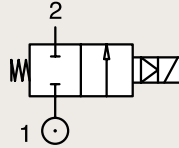

BRASS PIPE MOUNTING

NORMALLY CLOSED

Port size	Orifice Ø	Flow factors		Seat Seal	Atex Zone	Operating Pressure Differential		Fluid Temp.		Power	Voltage	Solenoid Valve Order Number	
		Kv l/min	KV m³/h			Min bar	Max bar	Min °C	Max °C				W
3/4"	20	140	8.40	EPDM	-	0.1	10	-10	140	8	220-230V/50Hz	550027DIS	
						0.1	10	-10	140	9	24 Vdc	550026DIS	
						0.1	20	-10	90	8	220-230V/50Hz	550198DIS	
						0.1	20	-10	90	9	24 Vdc	550197DIS	
						0.1	20	-10	140	8	220-230V/50Hz	550200DIS	
						0.1	20	-10	140	9	24 Vdc	550199DIS	
				FKM	2-22	0.1	20	-10	65	8	220-230V/50Hz	550212DIS	
						0.1	20	-10	65	9	24 Vdc	550211DIS	
						0.1	20	-10	80	8	230V/50Hz	550202DIS	
					1-21	0.1	20	-10	80	8	24 Vdc	550201DIS	

ATEX

Fast Delivery