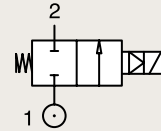

BRASS PIPE MOUNTING

NORMALLY CLOSED

Port size	Orifice Ø	Flow factors			Seat Seal	Atex Zone	Operating Pressure Differential		Fluid Temp.		Power	Voltage	Solenoid Valve Order Number			
		BSP	mm	Kv l/min			KV m³/h	Qn l/min	Min bar	Max bar				Min °C	Max °C	W
1"	25	160	9.60	-	EPDM	-	0.1	10	-10	140	8	220-230V/50Hz	550029DIS			
							0.1	10	-10	140	9	24 Vdc	550028DIS			
							0.1	20	-10	90	8	220-230V/50Hz	550031DIS			
							0.1	20	-10	90	9	24 Vdc	550030DIS			
							0.1	20	-10	140	8	220-230V/50Hz	550204DIS			
							0.1	20	-10	140	9	24 Vdc	550203DIS			
					FKM	2-22	0.1	20	-10	50	8	220-230V/50Hz	550214DIS			
							0.1	20	-10	50	9	24 Vdc	550213DIS			
						1-21	0.1	20	-10	80	8	230V/50Hz	550206DIS			
							0.1	20	-10	80	8	24 Vdc	550205DIS			

ATEX

Fast Delivery