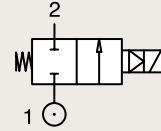

BRASS PIPE MOUNTING

NORMALLY CLOSED

Port size	Orifice Ø	Flow factors			Seat Seal	Atex Zone	Operating Pressure Differential		Fluid Temp.		Power	Voltage	Solenoid Valve Order Number			
		BSP	mm	Kv l/min			KV m³/h	Qn l/min	Min bar	Max bar				Min °C	Max °C	W
1/2"	13	50	3.00	-	EPDM	-	0.1	10	-10	140	8	220-230V/50Hz	550019DIS			
							0.1	10	-10	140	9	24 Vdc	550018DIS			
							0.1	20	-10	90	8	220-230V/50Hz	550021DIS			
							0.1	20	-10	90	9	24 Vdc	550020DIS			
							0.1	20	-10	140	8	220-230V/50Hz	550025DIS			
							0.1	20	-10	140	9	24 Vdc	550024DIS			
					FKM	2-22	0.1	20	-10	50	8	220-230V/50Hz	550160DIS			
							0.1	20	-10	50	9	24 Vdc	550159DIS			
						1-21	0.1	20	-10	80	8	230V/50Hz	550120DIS			
							0.1	20	-10	80	8	24 Vdc	550119DIS			

ATEX

Fast Delivery