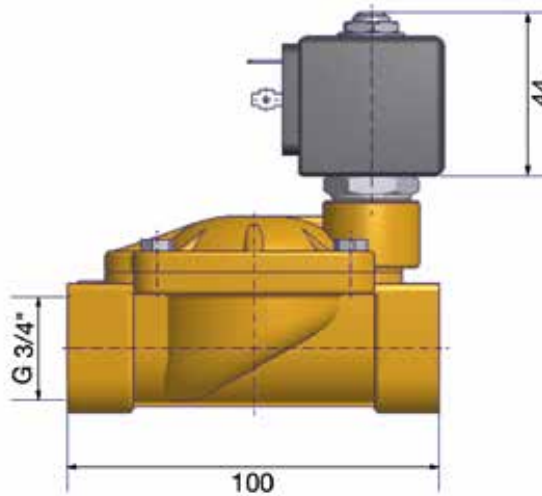

BRASS PIPE MOUNTING

NORMALLY CLOSED

Port size	Orifice Ø	Flow factors		Seat Seal	Atex Zone	Operating Pressure Differential		Fluid Temp.		Power	Voltage	Solenoid Valve Order Number	
		Kv l/min	KV m³/h			Min bar	Max bar	Min °C	Max °C				W
3/4"	20	140	8.40	EPDM	-	0.1	10	-10	140	8	220-230V/50Hz	550027DIS	
						0.1	10	-10	140	9	24 Vdc	550026DIS	
						0.1	20	-10	90	8	220-230V/50Hz	550198DIS	
						0.1	20	-10	90	9	24 Vdc	550197DIS	
						0.1	20	-10	140	8	220-230V/50Hz	550200DIS	
						0.1	20	-10	140	9	24 Vdc	550199DIS	
				FKM	2-22	0.1	20	-10	65	8	220-230V/50Hz	550212DIS	
						0.1	20	-10	65	9	24 Vdc	550211DIS	
						0.1	20	-10	80	8	230V/50Hz	550202DIS	
					1-21	0.1	20	-10	80	8	24 Vdc	550201DIS	

ATEX

Fast Delivery