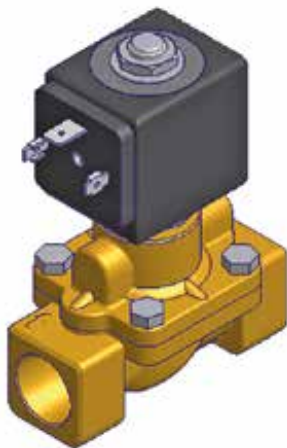

BRASS PIPE MOUNTING

NORMALLY CLOSED

Port size	Orifice Ø	Flow factors			Seat Seal	Atex Zone	Operating Pressure Differential		Fluid Temp.		Power	Voltage	Solenoid Valve Order Number			
		BSP	mm	Kv l/min			KV m³/h	Qn l/min	Min bar	Max bar				Min °C	Max °C	W
1/2"	13	50	3.00	-	EPDM	-	0.1	10	-10	140	8	220-230V/50Hz	550019DIS			
							0.1	10	-10	140	9	24 Vdc	550018DIS			
							0.1	20	-10	90	8	220-230V/50Hz	550021DIS			
							0.1	20	-10	90	9	24 Vdc	550020DIS			
							0.1	20	-10	140	8	220-230V/50Hz	550025DIS			
							0.1	20	-10	140	9	24 Vdc	550024DIS			
					FKM	2-22	0.1	20	-10	50	8	220-230V/50Hz	550160DIS			
							0.1	20	-10	50	9	24 Vdc	550159DIS			
						1-21	0.1	20	-10	80	8	230V/50Hz	550120DIS			
							0.1	20	-10	80	8	24 Vdc	550119DIS			

ATEX

Fast Delivery