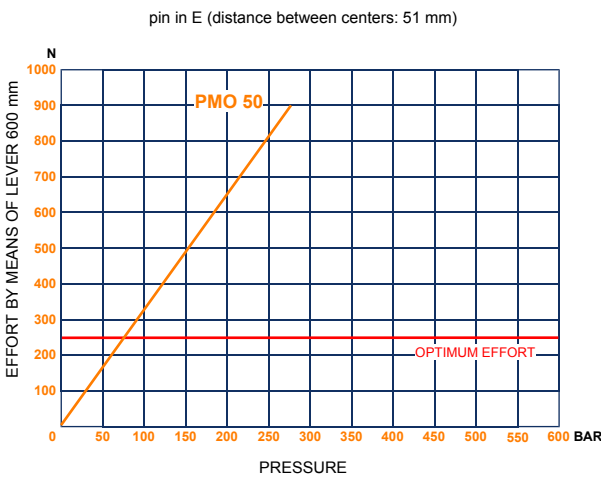

Hand Pumps

PMO 50s

With release hand knob double acting hand pump for single acting cylinder for fixing to wall.

Specifications:

- Cast iron body
- Piston treated with Niploy
- White zinc plated support lever
- Lever connection $\varnothing 27$
- White zinc plated external parts
- Standard colour black

Displacement cm ³	A mm	B mm	C mm	D °	E °	Actual Displacement cm ³	Pressure Bar		Mass Kg	Code Without Bellows	Code With Bellows
							Optimal	Max			
50	-	-	-	38	37	43,825	80	280	3,400	6077.0005	6077.0032