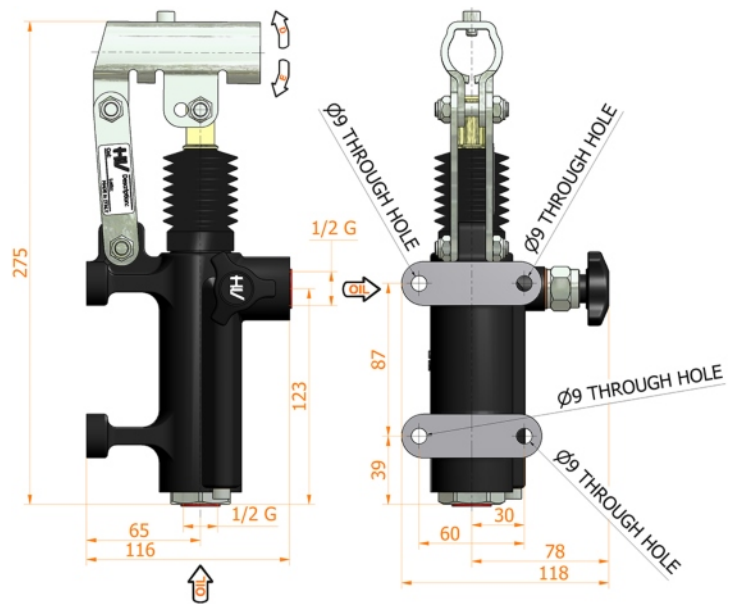

Hand Pumps

PMO 50s

With release hand knob double acting hand pump for single acting cylinder for fixing to wall.

Specifications:

- Cast iron body
- Piston treated with Niploy
- White zinc plated support lever
- Lever connection $\varnothing 27$
- White zinc plated external parts
- Standard colour black

Displacement cm ³	A mm	B mm	C mm	D °	E °	Actual Displacement cm ³	Pressure Bar		Mass Kg	Code Without Bellows	Code With Bellows
							Optimal	Max			
50	-	-	-	38	37	43,825	80	280	3,400	6077.0005	6077.0032