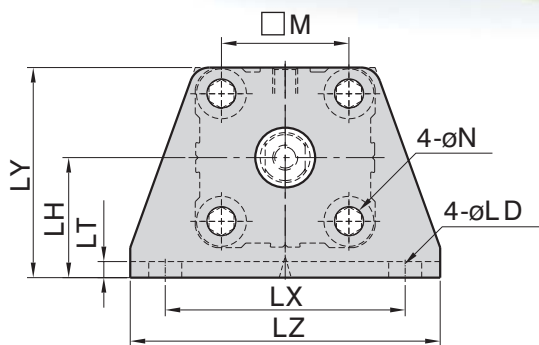

COMPACT CYLINDER MOUNTINGS

Ordering Code

KSS - 50 - LB

Bore size

Style

LB	Foot
FAFB	Front/Rear Flange
CB	Rear Clevis

Item/ Bore	Mounting accessories		
	FAFB	CB	LB
12 -16	Aluminum Alloy	Aluminum Alloy	SPCC
20 - 25	Grey Cast Iron		
32 -100		Cast Steel	

COMPACT CYLINDER MOUNTINGS

LB

ø12 to ø25

ø32 to ø100

Item/ Bore	C			M	N	X	LD	LH	LT	LX	LY	LZ
	Without Magnet	With Magnet	With Magnet									
Stroke	≤50	≥60	With Magnet									
12	17	-	28	15.5	4.5	8	4.5	17	2	34	29.5	44
16	18.5	-	30.5	20	4.5	8	4.5	19	2	38	33.5	48
20	19.5	29.5	31.5	25.5	6.5	9.2	6.5	24	3	48	42	62
25	22.5	32.5	32.5	28	6.5	10.7	6.5	26	3	52	46	66
32	23	33	33	34	6.5	11.2	6.5	13	3	57	20	71
40	29.5	39.5	39.5	40	6.5	11.2	6.5	13	3	64	20	78
50	30.5	40.5	40.5	50	8.5	12.2	8.5	14	3	79	22	95
63	36	46	46	60	10.5	13.7	10.5	16	3	95	26	113
80	43.5	53.5	53.5	77	13	16.5	13	20.5	4.5	118	32	140
100	53	63	63	94	13	23	13	24	6	137	36	162