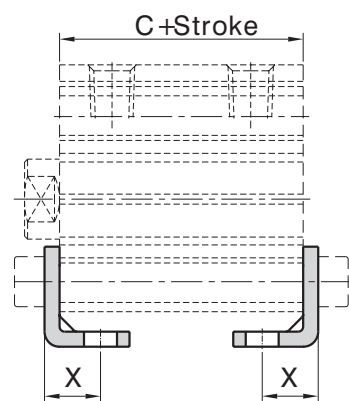

COMPACT CYLINDER MOUNTINGS

Ordering Code

KSS - 50 - LB

Bore size

Style

LB	Foot
FAFB	Front/Rear Flange
CB	Rear Clevis

Item/ Bore	Mounting accessories		
	FAFB	CB	LB
12 -16	Aluminum Alloy	Aluminum Alloy	SPCC
20 - 25	Grey Cast Iron		
32 -100		Cast Steel	

COMPACT CYLINDER MOUNTINGS

LB

ø12 to ø25

ø32 to ø100

Item/ Bore	C			M	N	X	LD	LH	LT	LX	LY	LZ
	Without Magnet	With Magnet	With Magnet									
Stroke	≤50	≥60	With Magnet									
12	17	-	28	15.5	4.5	8	4.5	17	2	34	29.5	44
16	18.5	-	30.5	20	4.5	8	4.5	19	2	38	33.5	48
20	19.5	29.5	31.5	25.5	6.5	9.2	6.5	24	3	48	42	62
25	22.5	32.5	32.5	28	6.5	10.7	6.5	26	3	52	46	66
32	23	33	33	34	6.5	11.2	6.5	13	3	57	20	71
40	29.5	39.5	39.5	40	6.5	11.2	6.5	13	3	64	20	78
50	30.5	40.5	40.5	50	8.5	12.2	8.5	14	3	79	22	95
63	36	46	46	60	10.5	13.7	10.5	16	3	95	26	113
80	43.5	53.5	53.5	77	13	16.5	13	20.5	4.5	118	32	140
100	53	63	63	94	13	23	13	24	6	137	36	162