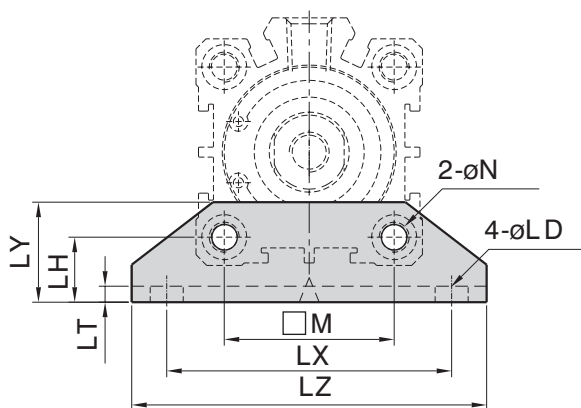

COMPACT CYLINDER MOUNTINGS

Ordering Code

KSS - 50 - LB

Bore size

Style

LB	Foot
FAFB	Front/Rear Flange
CB	Rear Clevis

Item/ Bore	Mounting accessories		
	FAFB	CB	LB
12 -16	Aluminum Alloy	Aluminum Alloy	SPCC
20 - 25	Grey Cast Iron		
32 -100		Cast Steel	

COMPACT CYLINDER MOUNTINGS

LB

ø12 to ø25

ø32 to ø100

Item/ Bore	C			M	N	X	LD	LH	LT	LX	LY	LZ
	Without Magnet	With Magnet	With Magnet									
Stroke	≤50	≥60	With Magnet									
12	17	-	28	15.5	4.5	8	4.5	17	2	34	29.5	44
16	18.5	-	30.5	20	4.5	8	4.5	19	2	38	33.5	48
20	19.5	29.5	31.5	25.5	6.5	9.2	6.5	24	3	48	42	62
25	22.5	32.5	32.5	28	6.5	10.7	6.5	26	3	52	46	66
32	23	33	33	34	6.5	11.2	6.5	13	3	57	20	71
40	29.5	39.5	39.5	40	6.5	11.2	6.5	13	3	64	20	78
50	30.5	40.5	40.5	50	8.5	12.2	8.5	14	3	79	22	95
63	36	46	46	60	10.5	13.7	10.5	16	3	95	26	113
80	43.5	53.5	53.5	77	13	16.5	13	20.5	4.5	118	32	140
100	53	63	63	94	13	23	13	24	6	137	36	162