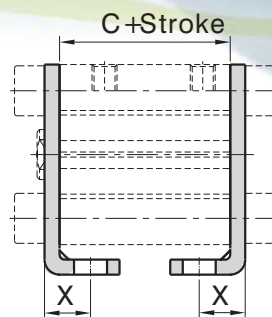

COMPACT CYLINDER MOUNTINGS

Ordering Code

KSS - 50 - LB

Bore size

Style

LB	Foot
FAFB	Front/Rear Flange
CB	Rear Clevis

Item/ Bore	Mounting accessories		
	FAFB	CB	LB
12 -16	Aluminum Alloy	Aluminum Alloy	SPCC
20 - 25	Grey Cast Iron		
32 -100		Cast Steel	

COMPACT CYLINDER MOUNTINGS

LB

ø12 to ø25

ø32 to ø100

Item/ Bore	C			M	N	X	LD	LH	LT	LX	LY	LZ
	Without Magnet	With Magnet	With Magnet									
Stroke	≤50	≥60	With Magnet									
12	17	-	28	15.5	4.5	8	4.5	17	2	34	29.5	44
16	18.5	-	30.5	20	4.5	8	4.5	19	2	38	33.5	48
20	19.5	29.5	31.5	25.5	6.5	9.2	6.5	24	3	48	42	62
25	22.5	32.5	32.5	28	6.5	10.7	6.5	26	3	52	46	66
32	23	33	33	34	6.5	11.2	6.5	13	3	57	20	71
40	29.5	39.5	39.5	40	6.5	11.2	6.5	13	3	64	20	78
50	30.5	40.5	40.5	50	8.5	12.2	8.5	14	3	79	22	95
63	36	46	46	60	10.5	13.7	10.5	16	3	95	26	113
80	43.5	53.5	53.5	77	13	16.5	13	20.5	4.5	118	32	140
100	53	63	63	94	13	23	13	24	6	137	36	162