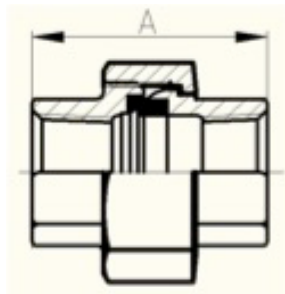

Malleable Iron Fittings

Female Union Flat Seat (330)

Size		Dimensions (mm)
Inch	mm	A
1/4	8	55
3/8	10	58
1/2	15	66
3/4	20	72
1	25	80
1 1/4	32	90
1 1/2	40	95
2	50	106
2 1/2	65	118
3	80	130
4	100	133

Female x Male Union Flat Seat (331)

Female Union Double Bronze Seat (342A)

Size		Dimensions (mm)
Inch	mm	A
1/2	15	48
3/4	20	52
1	25	58
1 1/4	32	65
1 1/2	40	70
2	50	78