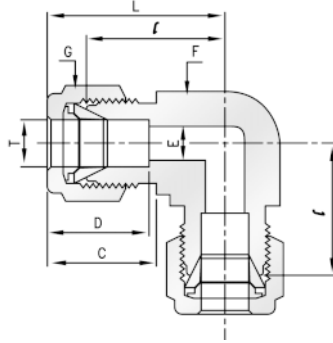

# Brass Twin Ferrule Imperial Tube Fitting

## Equal Elbow, Tube x Tube

| Part No.  | Tube O.D T in | E mm  | f in    | G in  | C     | D     | I     | L     |
|-----------|---------------|-------|---------|-------|-------|-------|-------|-------|
| UE-125-B  | 1/8           | 2.28  | 3/8     | 7/16  | 12.70 | 15.24 | 15.74 | 22.35 |
| UE-250-B  | 1/4           | 4.82  | 1/2     | 9/16  | 15.24 | 17.78 | 19.55 | 26.92 |
| UE-375-B  | 3/8           | 7.11  | 5/8     | 11/16 | 16.76 | 19.30 | 23.11 | 30.48 |
| UE-500-B  | 1/2           | 10.41 | 13/16   | 7/8   | 22.86 | 21.84 | 25.90 | 36.06 |
| UE-750-B  | 3/4           | 15.74 | 1-1/16  | 1-1/8 | 24.38 | 21.84 | 29.71 | 39.87 |
| UE-1000-B | 1             | 22.35 | 1-27/64 | 1-1/2 | 31.24 | 26.41 | 36.83 | 49.02 |