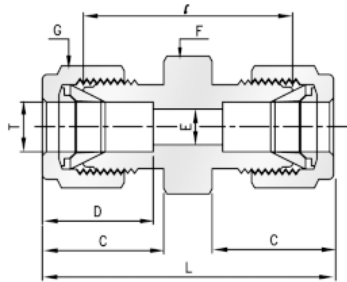

Brass Twin Ferrule Imperial Tube Fitting

Equal Union, Tube x Tube

Part No.	Tube O.D. T in	E mm	f in	G in	C	D	I	L
U-125-B	1/8	2.28	7/16	7/16	12.70	15.24	22.35	35.56
U-250-B	1/4	4.82	1/2	9/16	15.24	17.78	26.16	40.89
U-375-B	3/8	7.11	5/8	11/16	16.76	19.30	30.22	44.95
U-500-B	1/2	10.41	13/16	7/8	22.83	21.84	30.98	51.30
U-750-B	3/4	15.74	1.1/16	1.1/8	24.38	21.84	33.27	53.59
U-1000-B	1	22.35	1.3/8	1.1/2	31.24	26.41	40.38	64.77