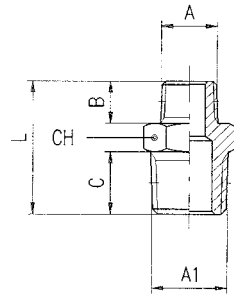

Nickel Plated Brass Adaptors

Male Adaptors - Unequal

Code	A	A1	B	C	L	CH
DN10/13K	1/8"	1/4"	7.5	11	23.5	14
DN10/17K	1/8"	3/8"	7.5	11.5	24	17
DN10/21K	1/8"	1/2"	7.5	14	27	22
DN13/17K	1/4"	3/8"	11	11.5	27.5	17
DN13/21K	1/4"	1/2"	11	14	30.5	22
DN17/21K	3/8"	1/2"	11.5	14	31	22
DN21/26K	1/2"	3/4"	14	16.5	37.5	27
DN26/33K	3/4"	1"	16.5	19	44	34
DN33/42K	1"	1.1/4"	20.5	22	50	45
DN42/50K	1.1/4"	1.1/2"	22	22	53	55
DN50/55K	1.1/2"	2"	24	25.5	59	67

Code	A	A1	B	C	L	CH
DN05/10	M5	1/8"	4	6	14.5	14
DN10/13	1/8"	1/4"	6	8	19	17
DN10/17	1/8"	3/8"	6	9	20	19
DN13/17	1/4"	3/8"	8	9	22	19
DN13/21	1/4"	1/2"	8	10	23.5	24
DN17/21	3/8"	1/2"	9	10	24.5	24
DN21/26	1/2"	3/4"	10	12	27.5	30
DN26/33	3/4"	1"	11	12	29.5	36
DN33/42	1"	1.1/4"	19	21	49	45
DN42/50	1.1/4"	1.1/2"	-	-	-	-
DN50/55	1.1/2"	2"	24	25	58.5	65