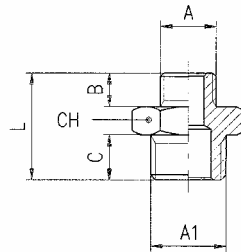

Nickel Plated Brass Adaptors

Male Adaptors - Unequal

Code	A	A1	B	C	L	CH
DN10/13K	1/8"	1/4"	7.5	11	23.5	14
DN10/17K	1/8"	3/8"	7.5	11.5	24	17
DN10/21K	1/8"	1/2"	7.5	14	27	22
DN13/17K	1/4"	3/8"	11	11.5	27.5	17
DN13/21K	1/4"	1/2"	11	14	30.5	22
DN17/21K	3/8"	1/2"	11.5	14	31	22
DN21/26K	1/2"	3/4"	14	16.5	37.5	27
DN26/33K	3/4"	1"	16.5	19	44	34
DN33/42K	1"	1.1/4"	20.5	22	50	45
DN42/50K	1.1/4"	1.1/2"	22	22	53	55
DN50/55K	1.1/2"	2"	24	25.5	59	67

Code	A	A1	B	C	L	CH
DN05/10	M5	1/8"	4	6	14.5	14
DN10/13	1/8"	1/4"	6	8	19	17
DN10/17	1/8"	3/8"	6	9	20	19
DN13/17	1/4"	3/8"	8	9	22	19
DN13/21	1/4"	1/2"	8	10	23.5	24
DN17/21	3/8"	1/2"	9	10	24.5	24
DN21/26	1/2"	3/4"	10	12	27.5	30
DN26/33	3/4"	1"	11	12	29.5	36
DN33/42	1"	1.1/4"	19	21	49	45
DN42/50	1.1/4"	1.1/2"	-	-	-	-
DN50/55	1.1/2"	2"	24	25	58.5	65