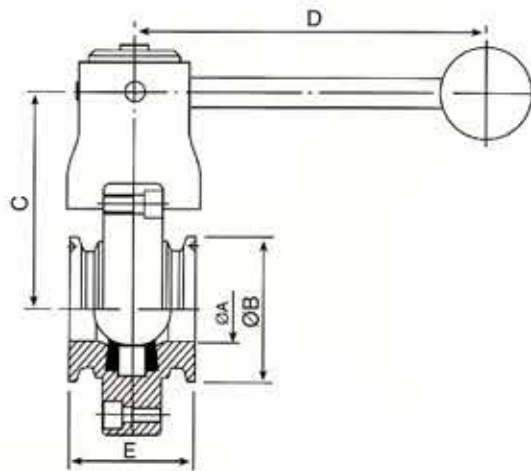

## Butterfly Valve (Clamp type)

Size	Catalogue No.	A (mm)	B (mm)	C (mm)	D (mm)	E (mm)
1"	BFV-CT-1.0	22.1	50.4	75.5	125	64
1½"	BFV-CT-1.5	34.8	50.4	80.5	125	72
2"	BFV-CT-2.0	47.5	63.9	87	125	72
2½"	BFV-CT-2.5	60.2	77.5	87	125	76
3"	BFV-CT-3.0	72.9	90.9	95.5	135	76
4"	BFV-CT-4.0	97.4	118.9	113	135	104