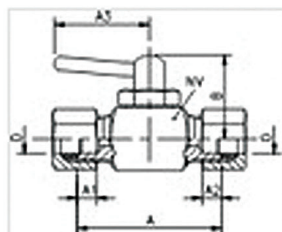

6644 Shut off cock for compression

Shut off cock for compression.

The shut off cock is on the drawing shown as open.

Delivered with sleeve 60F and nut 194B.

Item number	B	Tube O.D. D	Tube O.D. D1 mm	A	A1	A2	A3	HEX
6644 6x6	26,0	6	6	40,0	9,0	9,0	30,5	18
6644 6x8	26,0	6	8	41,5	9,0	10,0	30,5	18
6644 8x8	26,0	8	8	44,0	10,0	10,0	30,5	18
6644 8x10	26,0	8	10	46,0	10,0	11,0	30,5	18
6644 10x10	26,0	10	10	48,0	11,0	11,0	30,5	18